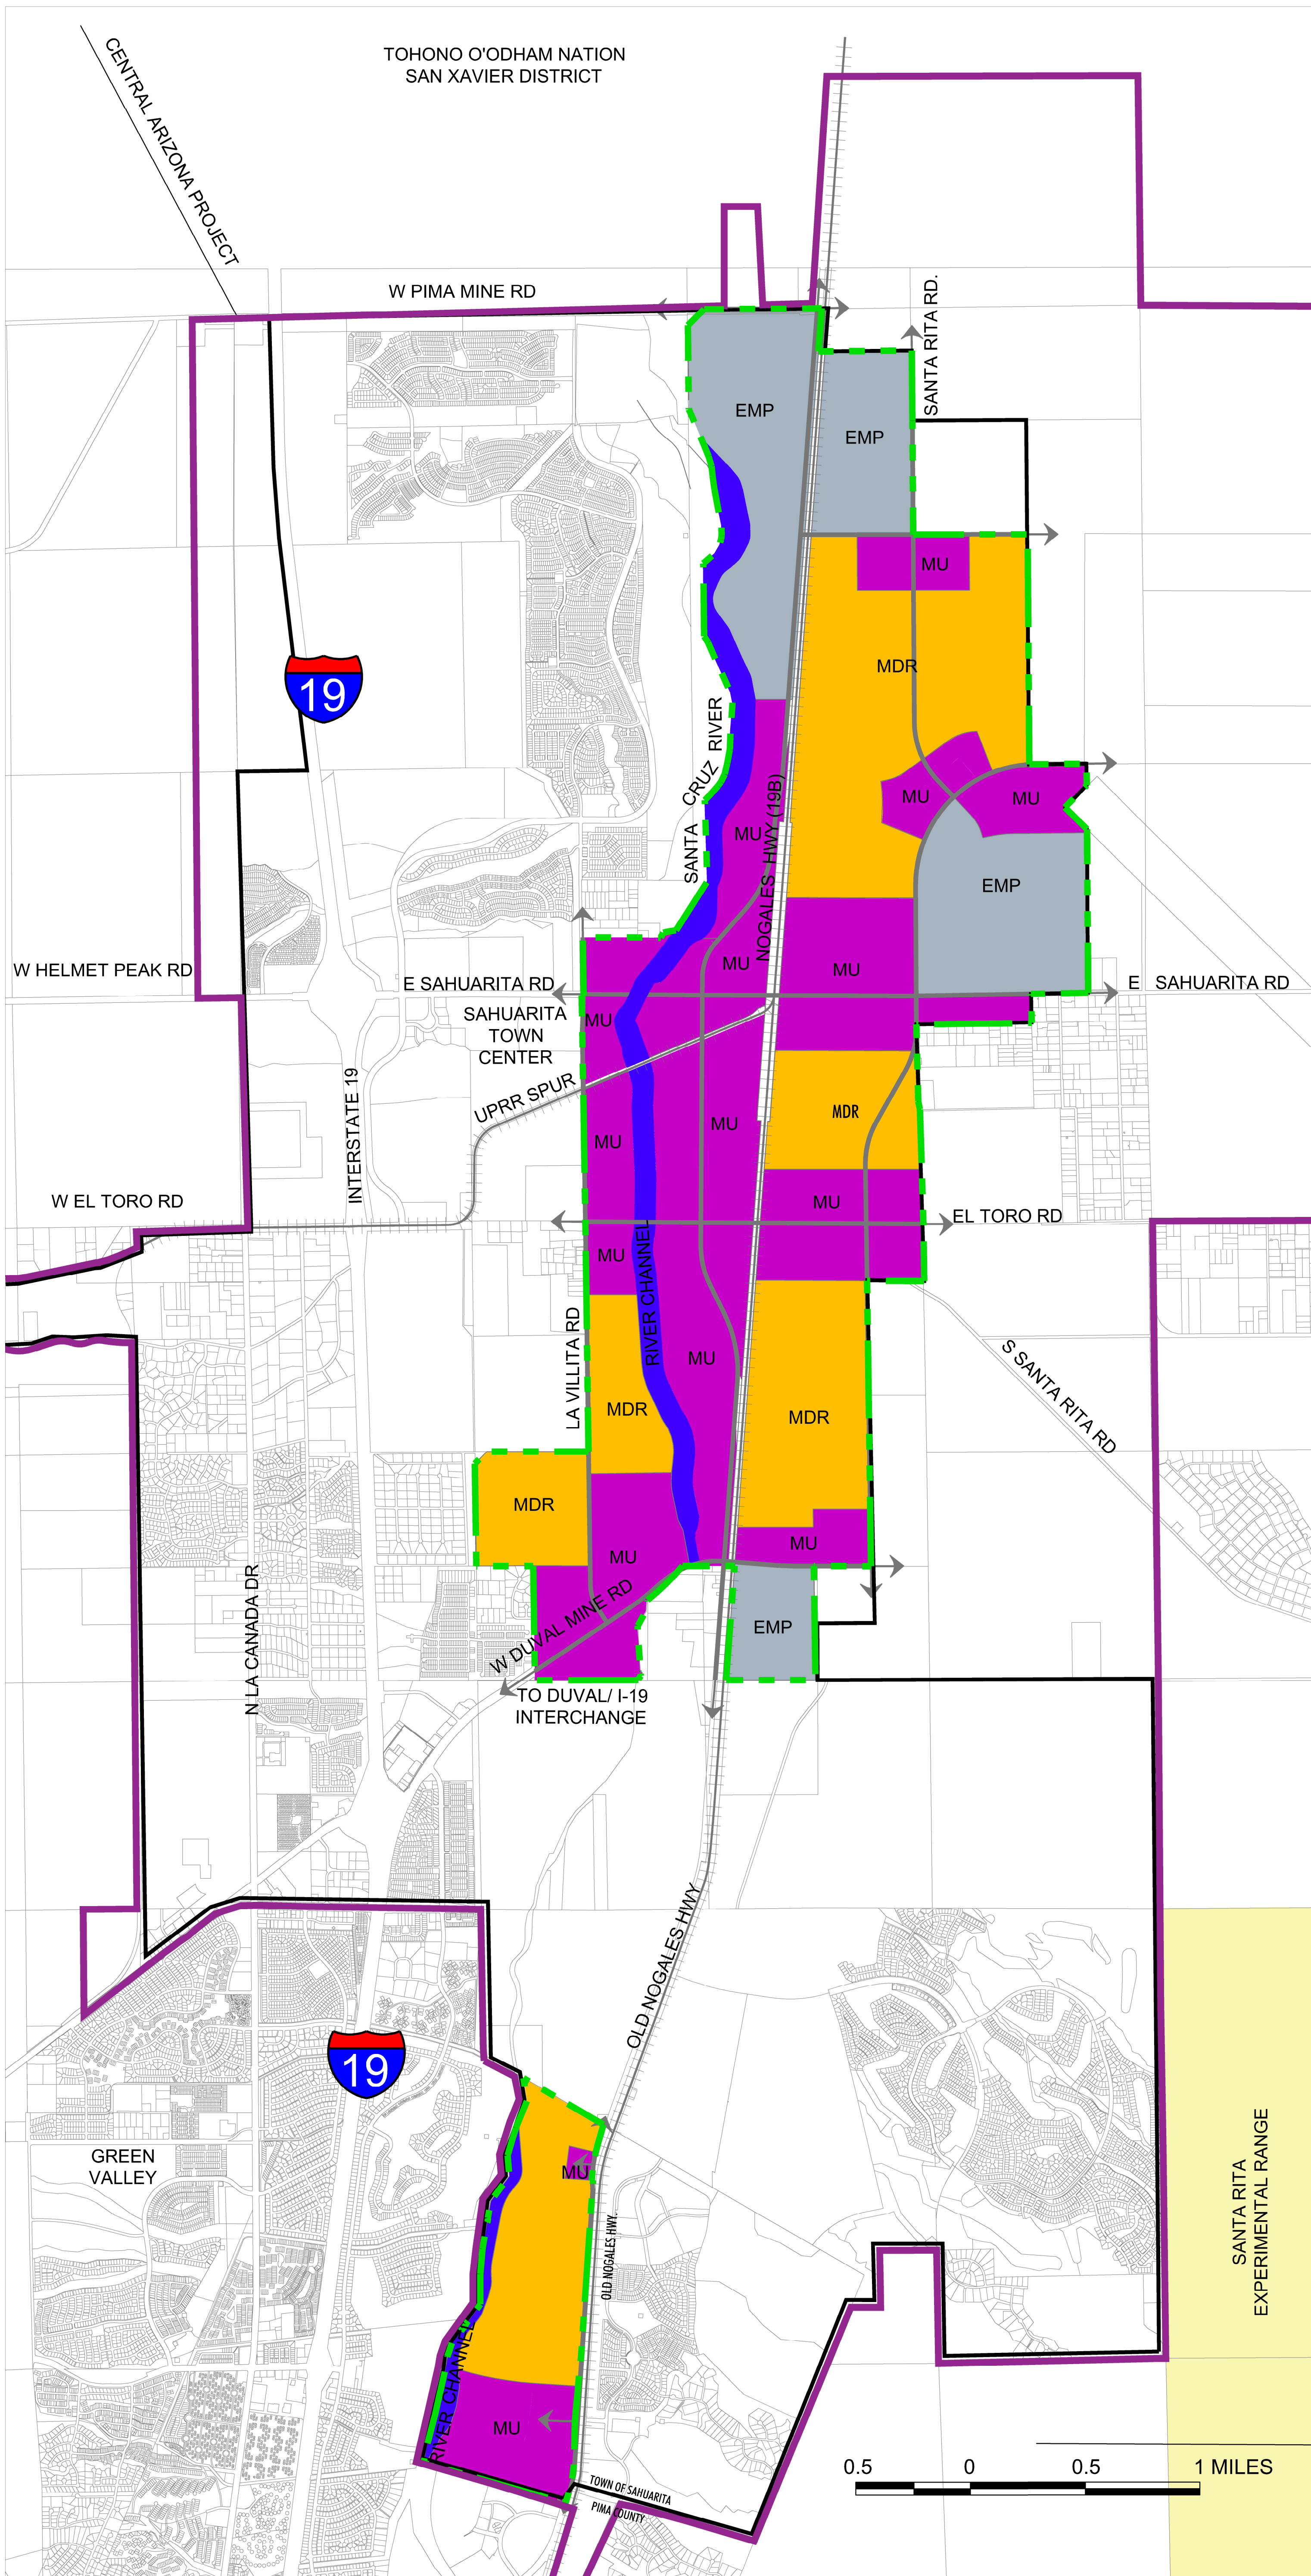

TOHONO O'ODHAM NATION
SAN XAVIER DISTRICT

LEGEND

SPECIAL PLANNING AREA LAND USE

- Medium Density Residential
- Employment
- Mixed Use
- River Channel (Floodway)

- General Plan Boundary
- Current Sahuarita Town Limits
- Special Planning Area Boundary

- Roadways
- Railroads

June 2014
Revision 3

TOWN OF SAHUARITA, ARIZONA

SPECIAL PLANNING AREAS

FIGURE 1A